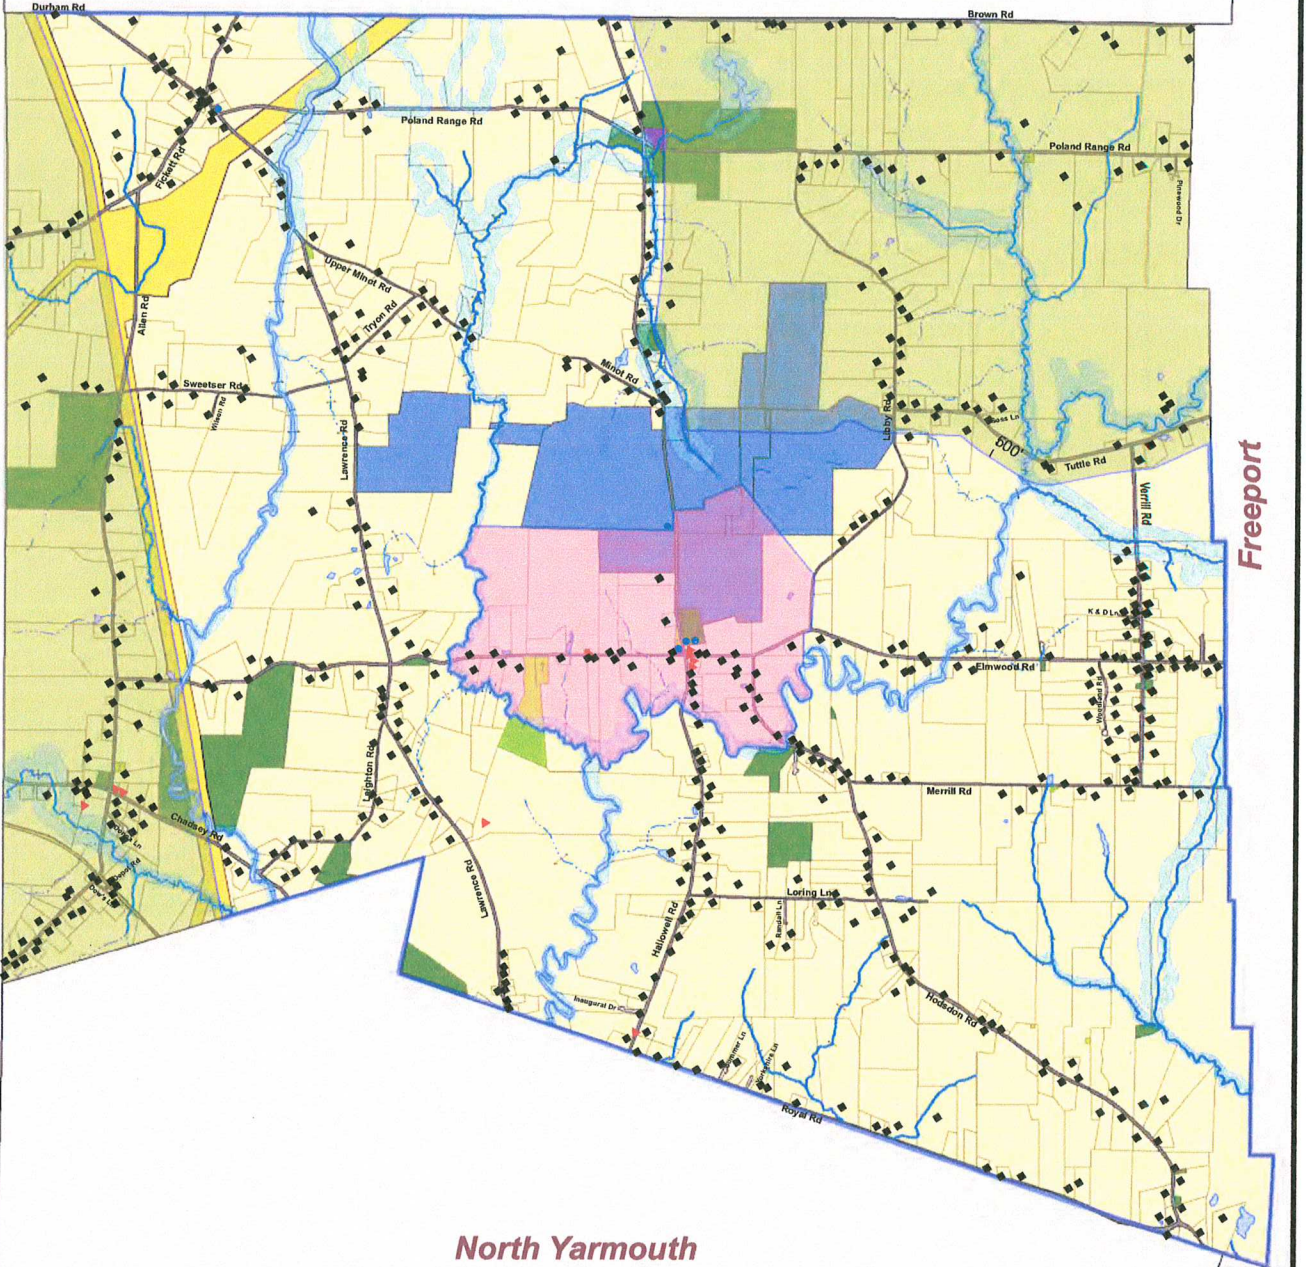

Durham

New Gloucester

Freeport

Gray

North Yarmouth

Yarmouth

Map Created by:  
 Spatial Alternatives  
 www.spatialalternatives.com  
 May 2014

### Town of Pownal Zoning Map

- |                  |                       |                             |               |      |      |     |                    |          |        |                |         |        |          |            |           |         |
|------------------|-----------------------|-----------------------------|---------------|------|------|-----|--------------------|----------|--------|----------------|---------|--------|----------|------------|-----------|---------|
| ● Civic Building | ■ Commercial Building | ■ Single Family/Mobile Home | <b>Zoning</b> | ■ RA | ■ RB | ■ V | ■ Shoreland Zoning | ■ Parcel | ■ Road | ■ Private Road | ■ State | ■ Town | ■ Church | ■ Cemetery | ■ Utility | ■ Water |
|------------------|-----------------------|-----------------------------|---------------|------|------|-----|--------------------|----------|--------|----------------|---------|--------|----------|------------|-----------|---------|