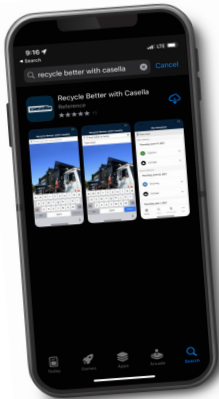

INTRODUCING A NEW CASELLA APP FOR POWNAL RESIDENTS

Casella has developed an App that has information specific to the residents of Pownal.

The App makes it even easier for you to stay connected about your trash and recycling collection programs and it includes a **collection calendar with reminders**, and a **searchable Waste Wizard A-Z listing** tool.

Download today by **scanning a QR code** with your smartphone camera!

SCAN FOR THE APP STORE

SCAN FOR THE GOOGLE PLAY STORE

ESTABLISHED 1975

RECYCLING • SOLUTIONS • ORGANICS • COLLECTION • ENERGY • LANDFILLS